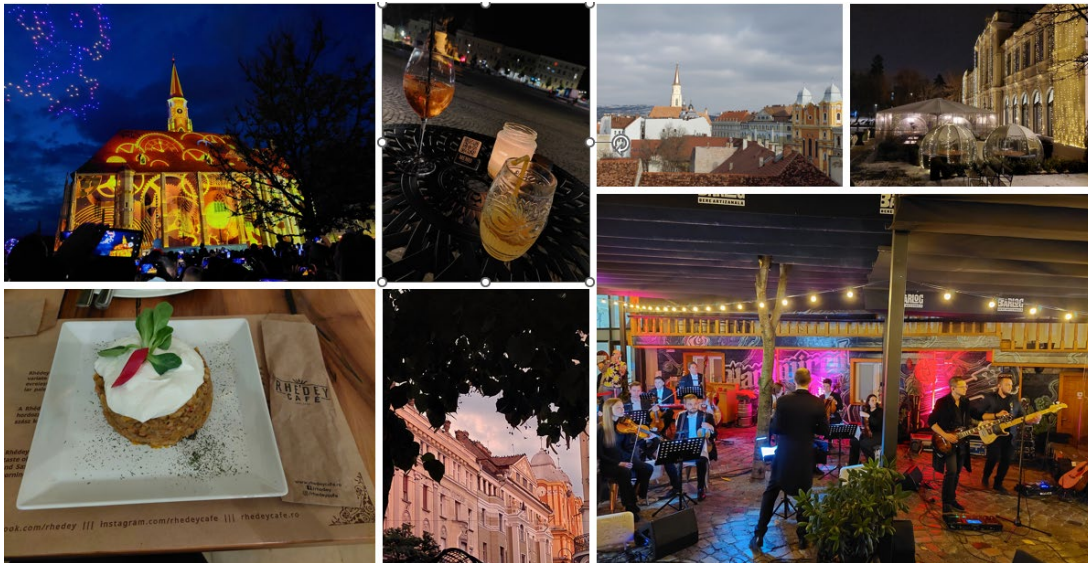

UNIVERSITATEA BABEŞ-BOLYAI  
 BABEŞ-BOLYAI TUDOMÁNYEGYETEM  
 BABEŞ-BOLYAI UNIVERSITÄT  
 BABEŞ-BOLYAI UNIVERSITY  
 TRADITIO ET EXCELLENTIA

**eUTOPIA**  
 Alliance of 10 European Universities

**EUTOPIA Innovation Challenges for Students: Discovery Week**

April 15 – 19, 2024

Babeş-Bolyai University, Cluj Napoca, Romania

**eUTOPIA**  
 Alliance of 10 European Universities