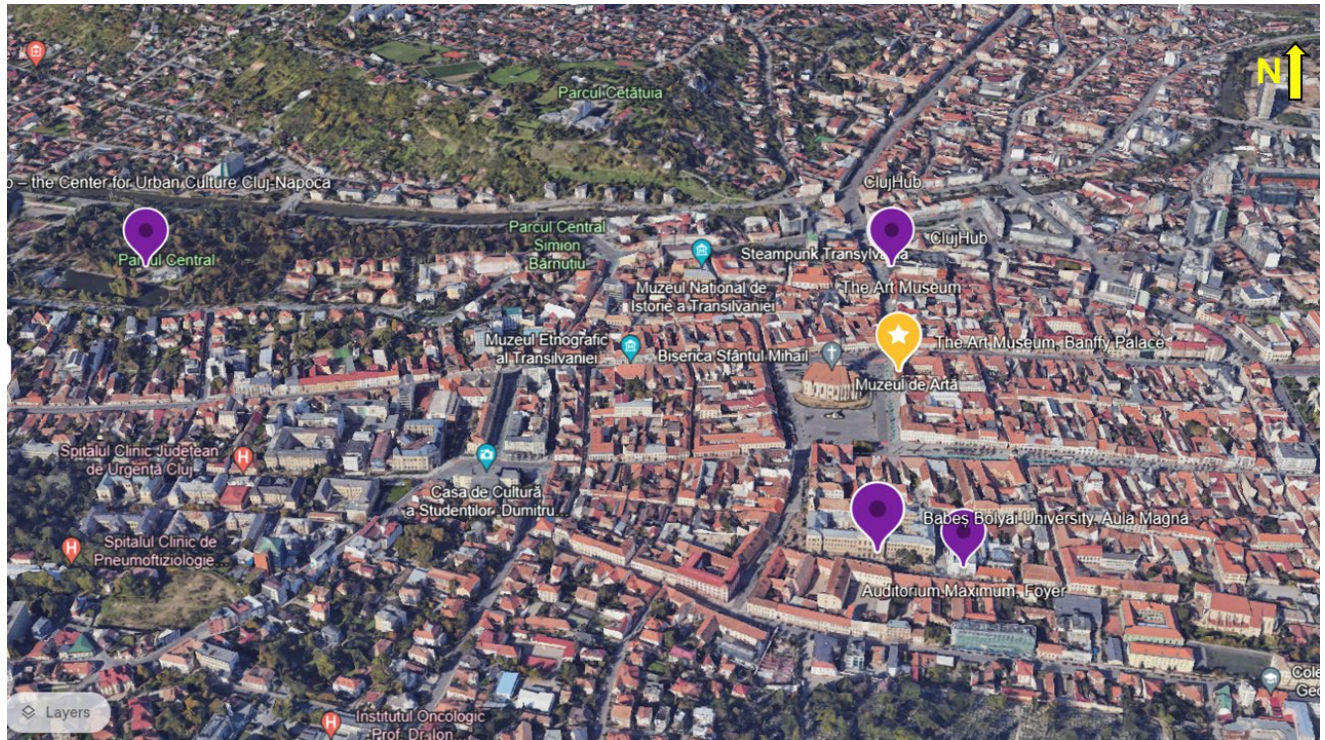

### From the train station:

*Adress: Piata Garii street, Nor. 1-3, Cluj-Napoca, Romania*

The city center is accessible from the train station by bus

Public transport (buses line no. 9, 32B, 35, trams no. 101 and trolleybuses 3, 4, 5 )

#### Hotels:

<https://www.hotelbeyfin.com/en/>

<https://hotelsquare.ro/ro/home/>

<https://fulltoncentral.ro/>

<https://www.hoteltransilvaniacuj.ro/en/>

#### Hostels:

<https://www.facebook.com/chocohomelcluj>

<https://www.retro.ro/>

<https://www.cazareclujnapoca.ro/en/Hostel>

## THE EVENT LOCATIONS:

- **Babes-Bolyai University**  
*Adress: Mihail Kogalniceanu street No.1, 46°46'03"N 23°35'29"E*
- **Auditorium Maximum, Foyer**  
*Adress: 1 Emanuel de Martone street, 46°46'03"N 23°35'33"E*
- **Casino – the Center for Urban Culture Cluj-Napoca**  
*Adress: Central Park Simion Barnutiu, 46°46'10"N 23°34'51"E*
- **ClujHub**  
*Adress: 22-26 Regele Ferdinand street, 3rd Floor, 46°46'22"N 23°35'21"E*
- **ArtMuseum, Banffy Palace**  
*Adress: 30 Piata Unirii, 46°46'14"N 23°35'25"E*